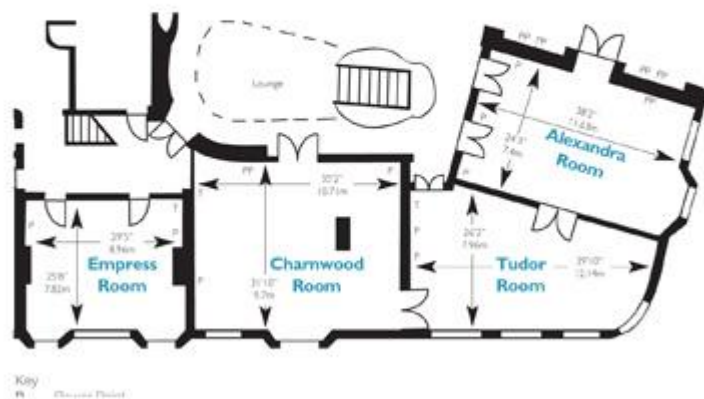

Alexandra, Tudor, Charnwood and Empress Rooms

A stylish suite of rooms that offers a number of options to suit the needs of conference organisers. The Charnwood can accommodate 80 delegates; with the Empress, Alexandra and Tudor accommodating 60 delegates each.

The Charnwood, Empress and Tudor Rooms each have air-conditioning.

Alexandra Room	Capacity
Theatre	70
U-shape	30
Boardroom	26
Classroom	30
Banquet	50
Tudor Room	Capacity
Theatre	70
U-shape	30
Boardroom	26
Classroom	30
Banquet	50