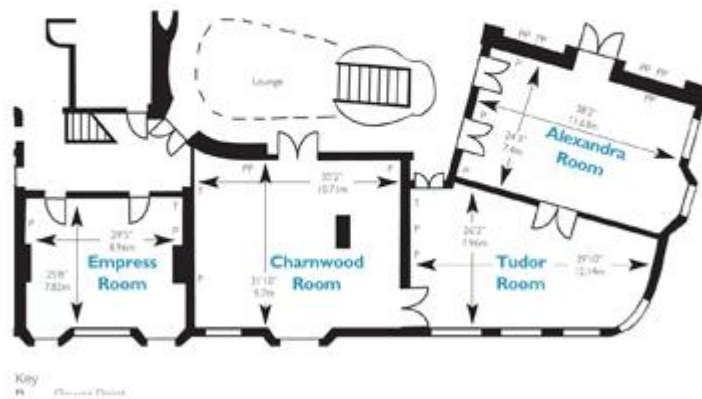

Alexandra, Tudor, Charnwood and Empress Rooms

A stylish suite of rooms that offers a number of options to suit the needs of conference organisers. The Charnwood can accommodate 80 delegates; with the Empress, Alexandra and Tudor accommodating 60 delegates each.

The Charnwood, Empress and Tudor Rooms each have air-conditioning.

Alexandra Room	Capacity
Theatre	70
U-shape	30
Boardroom	26
Classroom	30
Banquet	50
Tudor Room	Capacity
Theatre	70
U-shape	30
Boardroom	26
Classroom	30
Banquet	50

Charnwood Room	Capacity
Theatre	80
U-shape	30
Boardroom	26
Classroom	40
Banquet	80

Empress Room	Capacity
Theatre	70
U-shape	20
Boardroom	18
Classroom	26
Banquet	40